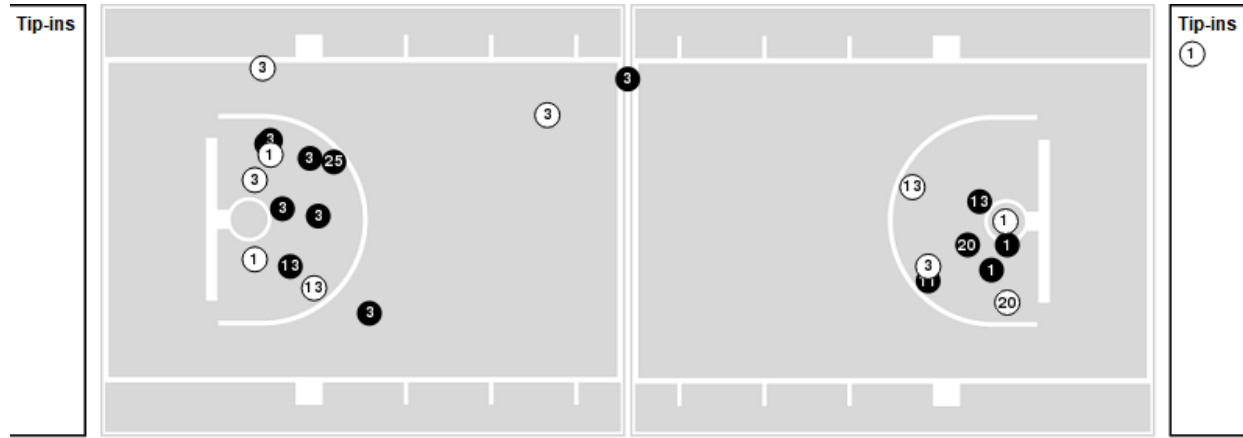

Officials: AJ Desai, Pat Evans, Greg Evans

Players => 0, 1, 2, 3, 4, 5, 10, 11, 12, 13, 14, 15, 20, 22, 23, 25FG Types=>AllResults=>All

Notre Dame

All Field Goals

Blow Up Chart

● Made ○ Missed N - Player Number