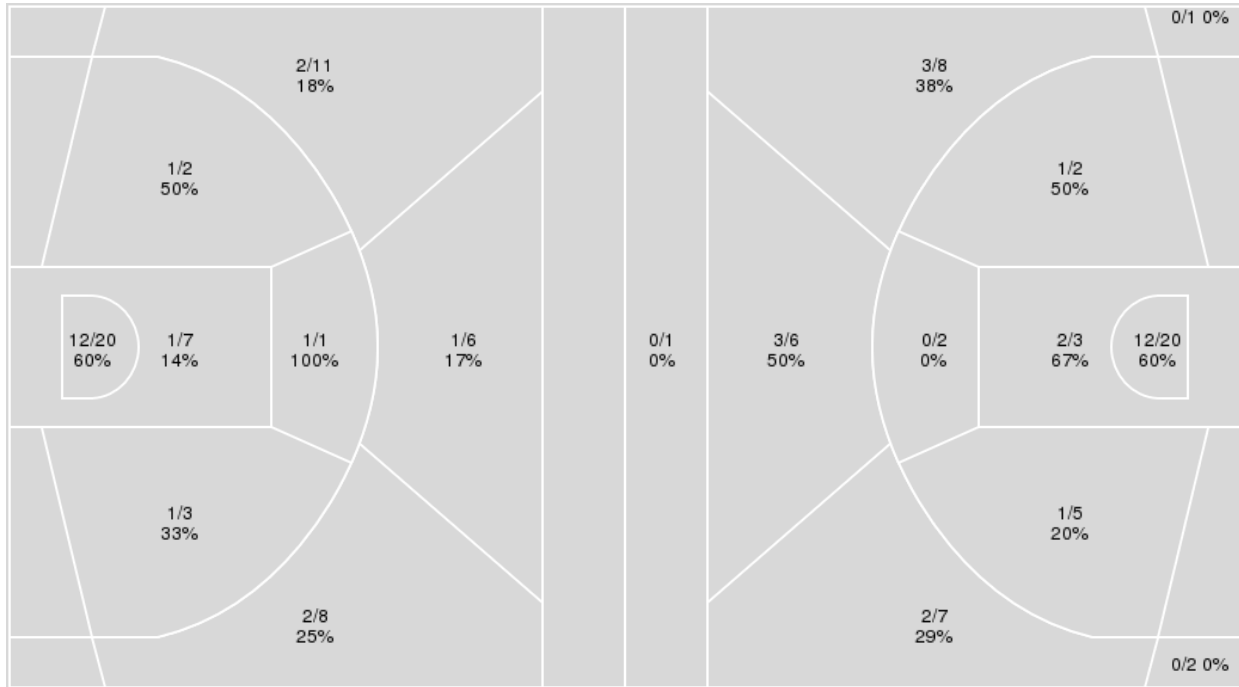

Official Basketball Shot Areas - Final
Notre Dame at Oklahoma St.

11/17/23 Barclays Center, Brooklyn, NY
2023 Vivid Seats Legends Classic Presented by Old Trapper

Game Time: 4:30 PM
Game Duration: 2:14

Officials: AJ Desai, Pat Evans, Greg Evans

{ Players => 0, 1, 2, 4, 5, 12, 13, 14, 15, 21, 22, 23, 24, 32, 35, 51; } FG
Types => All; Results => All;

{ Players => 0, 1, 2, 3, 4, 5, 10, 11, 12, 13, 14, 15, 20, 22, 23, 25; } FG
Types => All; Results => All;

Oklahoma St.

Notre Dame

Oklahoma St.	M/A	%
Field Goals	21/58	36
2 Points	16/33	48
3 Points	5/25	20
Free Throws	17/23	74

Notre Dame	M/A	%
Field Goals	24/57	42
2 Points	16/32	50
3 Points	8/25	32
Free Throws	10/16	62